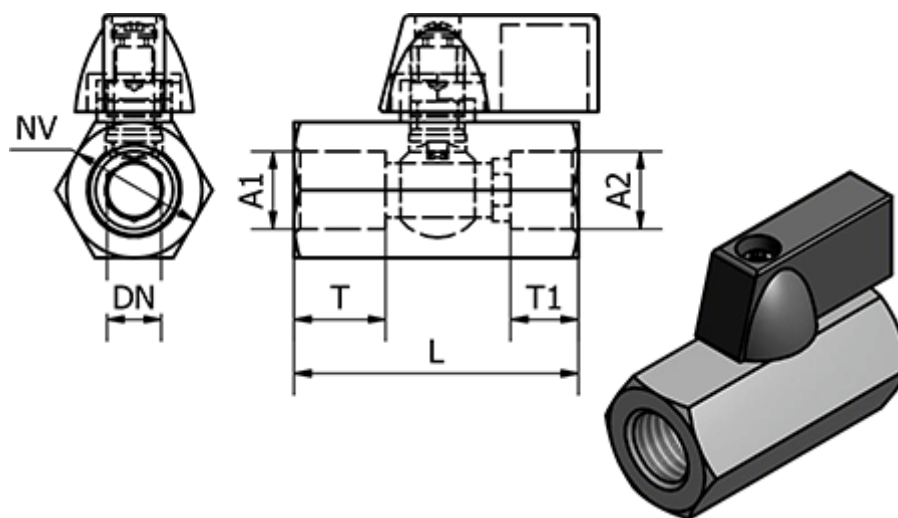

Article number: 58637301E

Description: Mini Ball Valve 373-01-E, - G 1/4"
Mini Ball Valve

Measures

DN	= 8
L	= 41.5
NV	= 21
T	= 9
T1	= 10.5
Thread A1	= G 1/4"
Thread A2	= G 1/4"